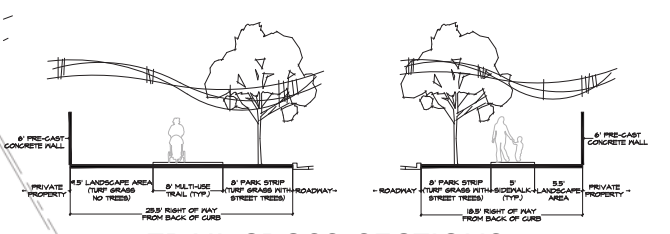

**TOWN MAINTAINED LANDSCAPES**

- 1 Main Street Streetscape
- 2 400 North Streetscape
- 3 Loop Road Streetscape
- 4 Vineyard Connector Streetscape
- 5 Trail Corridors
- 6 18 Acre Town Park
- 7 6 Acre Town Park
- 8 3 Acre Beach Park
- 9 25 Acre Natural Open Space

**PRIVATELY MAINTAINED LANDSCAPES**

- North HOA Property (Clubhouse & Pool)
- South HOA Property (Clubhouse & Pool)
- Gateway Signage and adjacent landscaping

**PUBLIC TRAIL SYSTEM**

- Regional Trails - 8' Asphalt
- Local Trails

SEPARATED TRAIL CORRIDOR CROSS-SECTIONS

TRAIL CROSS-SECTIONS ALONG ROADWAYS

**WATERS EDGE PARK, TRAIL, & OPEN SPACE MAP**