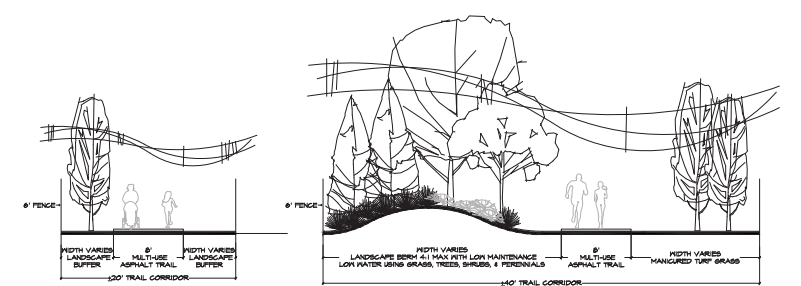

**TOWN MAINTAINED LANDSCAPES**

- 1 Main Street Streetscape
- 2 400 North Streetscape
- 3 Loop Road Streetscape
- 4 Vineyard Connector Streetscape
- 5 Trail Corridors
- 6 18 Acre Town Park
- 7 6 Acre Town Park
- 8 3 Acre Beach Park
- 9 25 Acre Natural Open Space

**PRIVATELY MAINTAINED LANDSCAPES**

- North HOA Property (Clubhouse & Pool)
- South HOA Property (Clubhouse & Pool)
- Gateway Signage and adjacent landscaping

**PUBLIC TRAIL SYSTEM**

- Regional Trails - 8' Asphalt
- Local Trails

SEPARATED TRAIL CORRIDOR CROSS-SECTIONS

TRAIL CROSS-SECTIONS ALONG ROADWAYS

**WATERS EDGE PARK, TRAIL, & OPEN SPACE MAP**